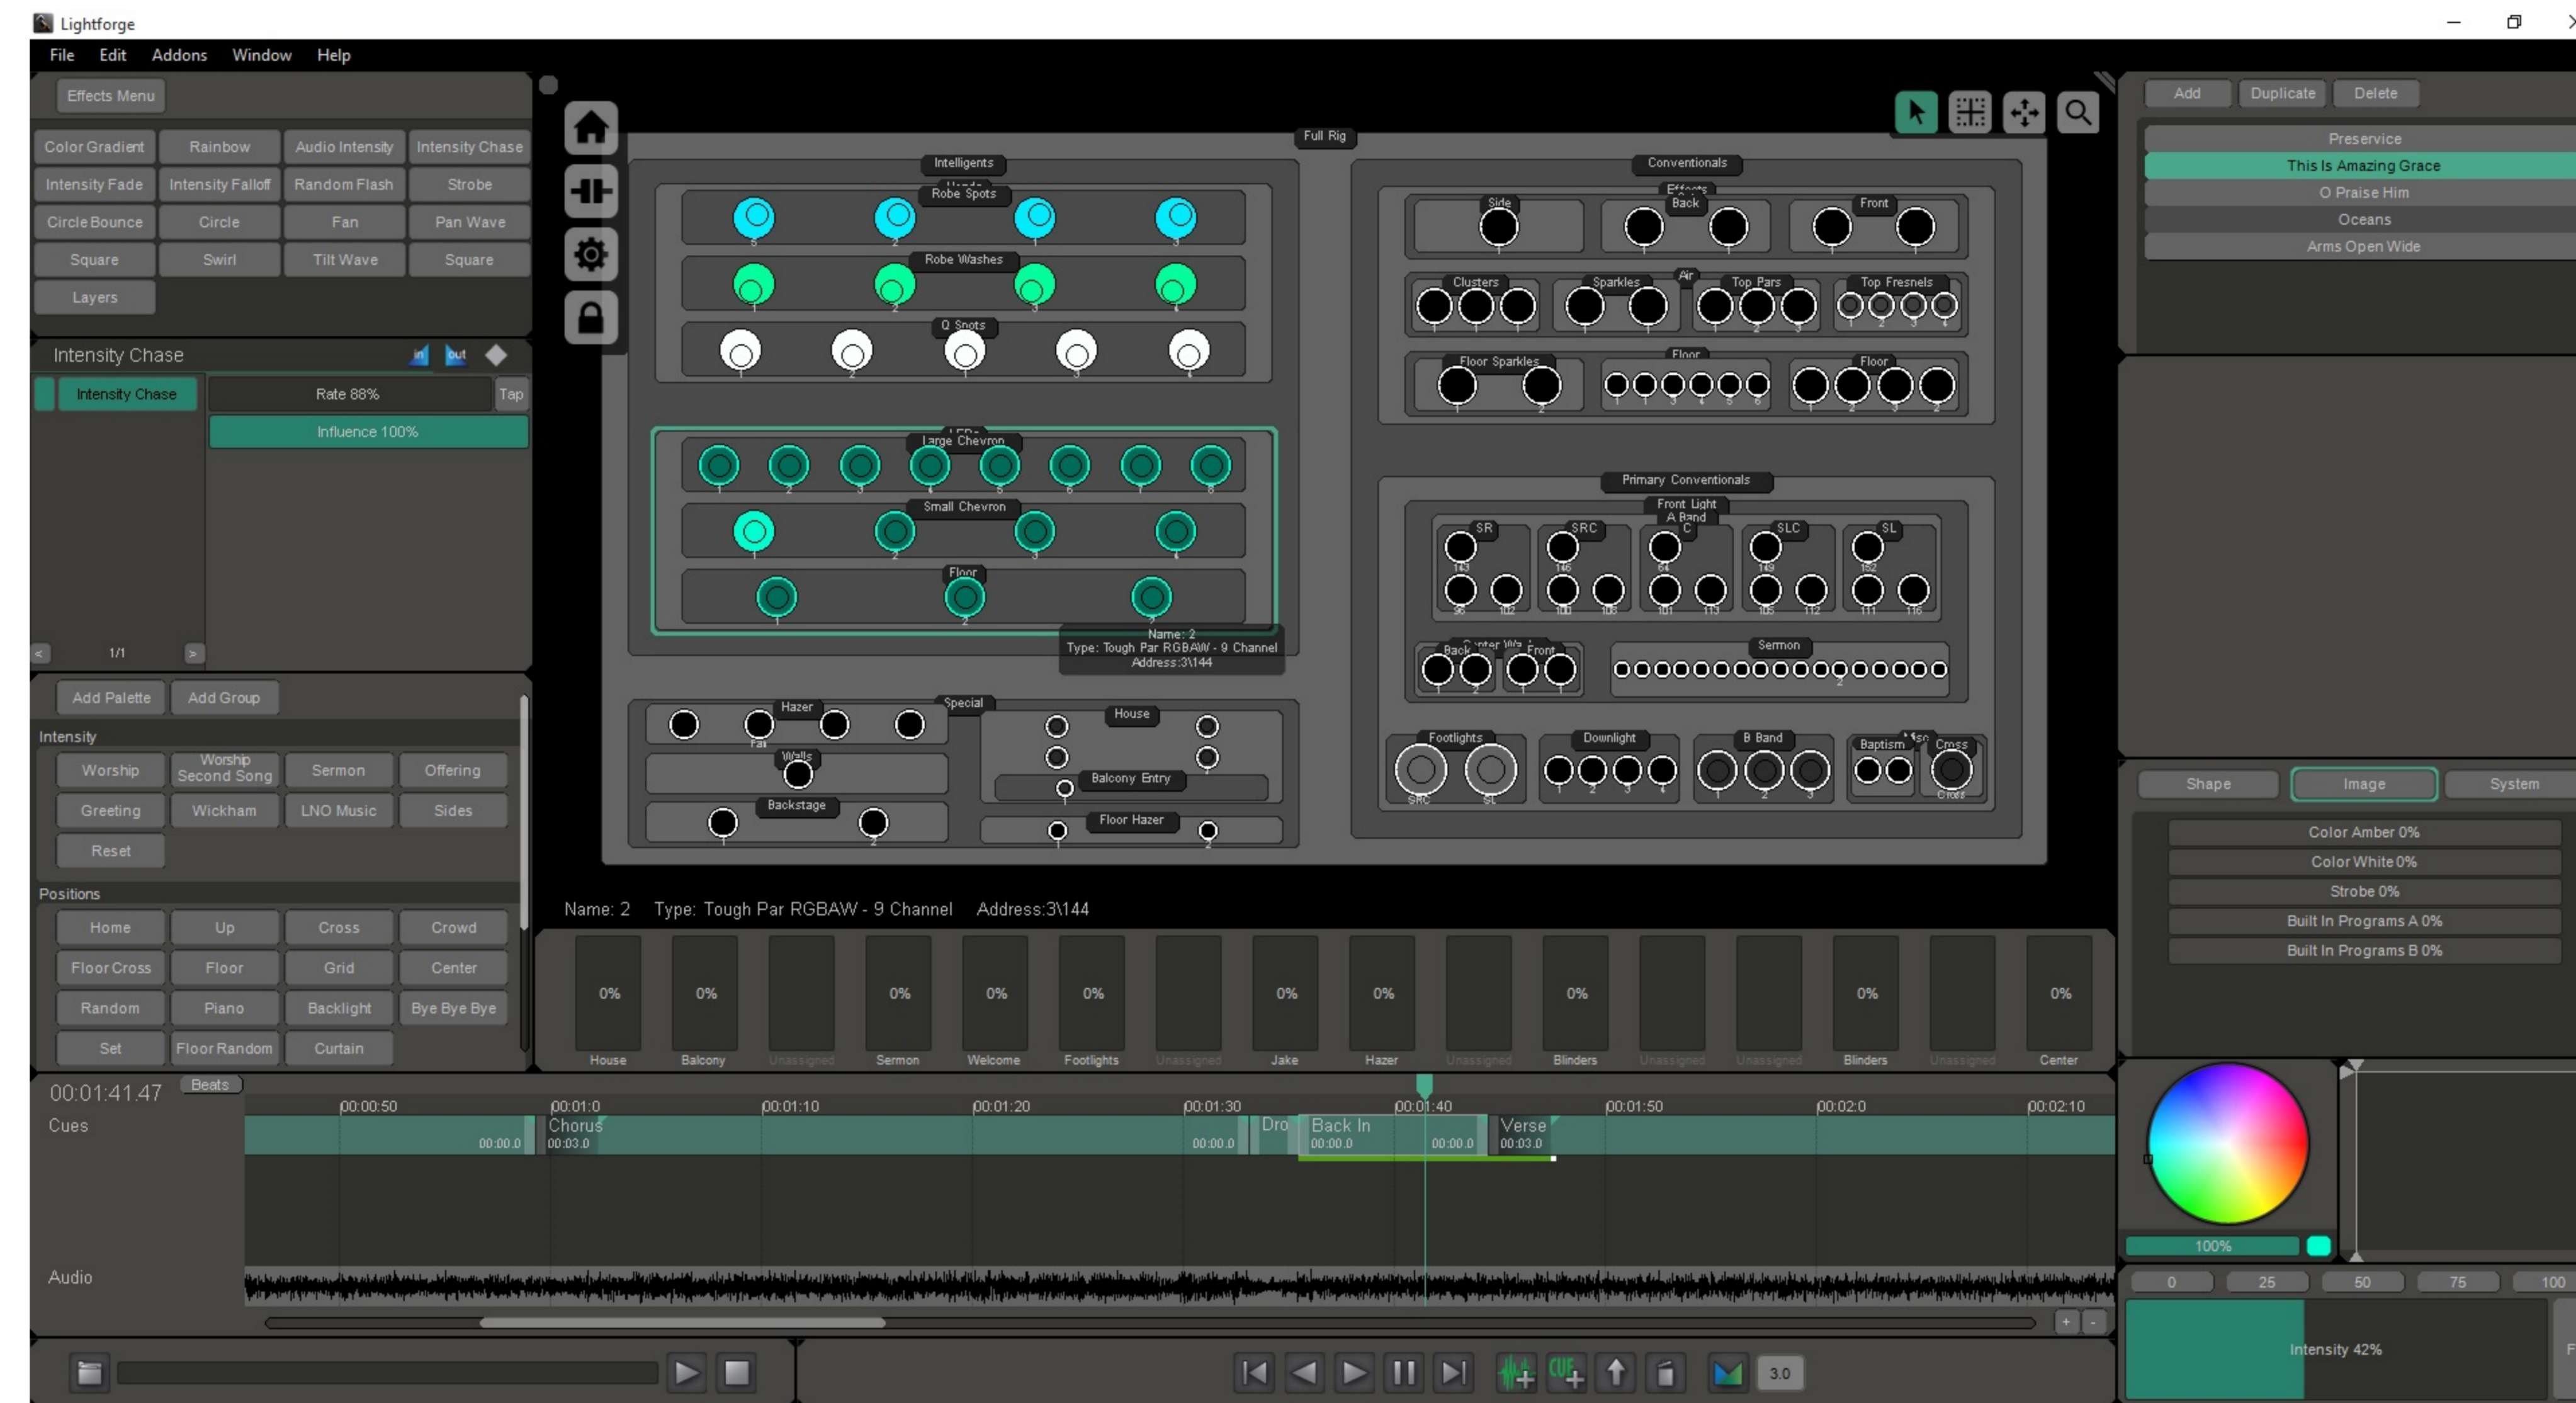

[Download Software](#)